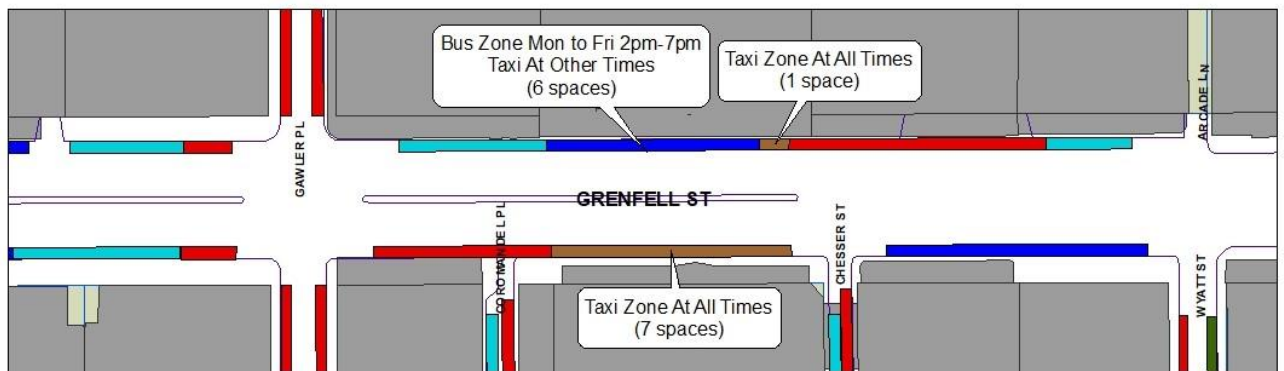

TAXI COUNCIL SOUTH AUSTRALIA Inc

Phone 8301 8400 Fax 8293 6300

admin@taxicouncilsa.com.au

"Promoting a Professional Taxi Industry"

Taxi Industry Bulletin Board

Bulletin No: 479

Date: 31st August 2018

ADDITIONAL TAXI RANK GRENFELL STREET

We have been asked to remind drivers that there is a 6-car taxi rank on the northern side of Grenfell Street opposite the 77 Grenfell Street rank. A 1-car 24/7 rank is in-situ with immediately behind a 6-car rank operating after 7pm each weeknight until 2pm each weekday and all times on weekends.

This rank is in a prime position for people exiting the Rundle Plaza Shopping Centre and coming off the escalators from Coles.

Please do not "overload" the southern side rank as this creates a traffic hazard. The northern rank is an excellent option for passengers who wish to travel east and for those not wanting to cross the road.

Taxi Zones Current Parking

Cheryle Conduit
State Secretary
Taxi Council SA